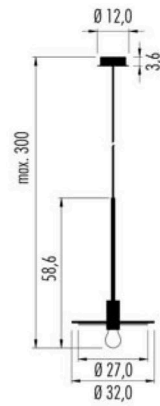

Pop Host Ø 32,0 Bi-color

Pop Host Ø 32,0 Bi-color

IP20	Ⓛ	CE	∇
220-240V	e27 7W	CRI>80	
3H32C.12L.	□	dimm. IGBT - Triac	
Led color	Nominal lm	Beam spread	
2700K	806	180°	

IP20	Ⓛ	A+B=390cm	CE	∇
220-240V	e27 7W	CRI>80		
3H32D.12L.	□	dimm. IGBT - Triac		
Led color	Nominal lm	Beam spread		
2700K	806	180°		

Wire/Cavo:
Brass - Ottone
Bulb/Lampadina:
Mirror Brass - Specchiata ottone

Kit Cable for Host composition	
1KIT.300.S	Brass - Ottone

Pop Host Ø 32,0 Mono-color

IP20	Ⓛ	CE	∇
220-240V	e27 7W	CRI>80	
3H32C.12L.06	dimm. IGBT - Triac		
Led color	Nominal lm	Beam spread	
2700K	806	180°	

IP20	Ⓛ	A+B=390cm	CE	∇
220-240V	e27 7W	CRI>80		
3H32D.12L.06	dimm. IGBT - Triac			
Led color	Nominal lm	Beam spread		
2700K	806	180°		

Kit Cable for Host composition	
1KIT.300.06	White

Canopy/Rosone:
White - Bianco

Wire/Cavo:
White - Bianco

Bulb/Lampadina:
Mirror chrome - Specchiata cromo

Pop Host T Bi-color

IP20	Ⓛ	A+B=360cm	CE	▽
220-240V		e27 7W	CRI>80	
3H32T.12L.	□	dim. IGBT - Triac		
Led color		Nominal lm	Beam spread	
2700K		806	180°	