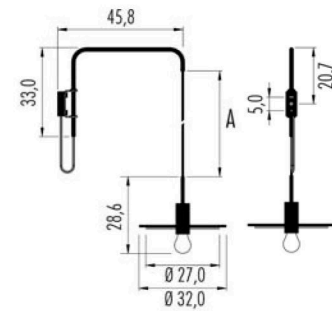

IP20	Ⓛ	A+B=390cm	CE	∇
220-240V	e27 7W	CRI>80		
3H32D.12L.06	dimm. IGBT - Triac			
Led color	Nominal lm	Beam spread		
2700K	806	180°		

Kit Cable for Host composition	
1KIT.300.06	White

Canopy/Rosone:
White - Bianco

Wire/Cavo:
White - Bianco

Bulb/Lampadina:
Mirror chrome - Specchiata cromo

Pop Host T Bi-color

IP20	Ⓛ	A+B=360cm	CE	▽
220-240V		e27 7W	CRI>80	
3H32T.12L.	□	dim. IGBT - Triac		
Led color		Nominal lm	Beam spread	
2700K		806	180°	

Pop Host N Bi-color

IP20	Ⓛ	A= max. 140cm	CE	▽
220-240V		e27 7W	CRI>80	
3H32N.12L.	□	dim. IGBT - Triac		
Led color		Nominal lm	Beam spread	
2700K		806	180°	

□	Up	Down	Diffuser color - Diffusore
KS	●	●	Black/Brass - Nero/Ottone
WS	○	●	White/Brass - Bianco/Ottone
BS	●	●	Blue/Brass - Blu/Ottone
GS	●	●	Green/Brass - Verde/Ottone
PS	●	●	Rose/Brass - Rosa/Ottone
RS	●	●	Red/Brass - Rosso/Ottone

Wire/Cavo:
Brass - Ottone
Bulb/Lampadina:
Mirror Brass - Specchiata Ottone

Pop Host L Bi-color

IP20	Ⓛ	A+B=300cm	CE	▽
220-240V		e27 7W	CRI>80	
3H32L.12L.	□	dim. IGBT - Triac		
Led color		Nominal lm	Beam spread	
2700K		806	180°	