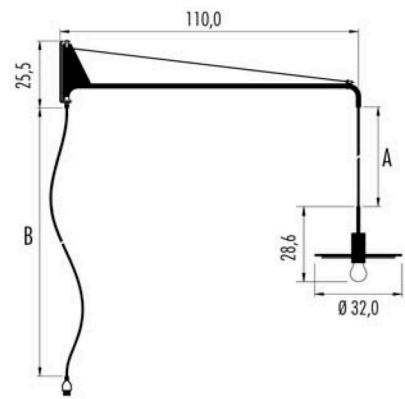

IP20	Ⓛ	A+B=390cm	CE	∇
220-240V	e27 7W	CRI>80		
3H32D.12L.06	dimm. IGBT - Triac			
Led color	Nominal lm	Beam spread		
2700K	806	180°		

Kit Cable for Host composition	
1KIT.300.06	White

Canopy/Rosone:
White - Bianco

Wire/Cavo:
White - Bianco

Bulb/Lampadina:
Mirror chrome - Specchiata cromo

Pop Host T Bi-color

IP20	Ⓛ	A+B=360cm	CE	▽
220-240V		e27 7W	CRI>80	
3H32T.12L.	□	dim. IGBT - Triac		
Led color		Nominal lm	Beam spread	
2700K		806	180°	

Pop Host N Bi-color

IP20	Ⓛ	A= max. 140cm	CE	▽
220-240V		e27 7W	CRI>80	
3H32N.12L.	□	dim. IGBT - Triac		
Led color		Nominal lm	Beam spread	
2700K		806	180°	

□	Up	Down	Diffuser color - Diffusore
KS	●	●	Black/Brass - Nero/Ottone
WS	○	●	White/Brass - Bianco/Ottone
BS	●	●	Blue/Brass - Blu/Ottone
GS	●	●	Green/Brass - Verde/Ottone
PS	●	●	Rose/Brass - Rosa/Ottone
RS	●	●	Red/Brass - Rosso/Ottone

Wire/Cavo:
Brass - Ottone
Bulb/Lampadina:
Mirror Brass - Specchiata Ottone

Pop Host L Bi-color

IP20	Ⓛ	A+B=300cm	CE	▽
220-240V		e27 7W	CRI>80	
3H32L.12L.	□	dim. IGBT - Triac		
Led color		Nominal lm	Beam spread	
2700K		806	180°	