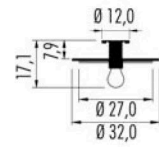

Pop Host W Ø 32,0 Bi-color
wall/ceiling - parete/plafone

IP20	Ⓛ	CE	▽
220-240V	e27 7W	CRI>80	
3H32W.12L. □	dim. IGBT - Triac		
<i>Led color</i>	<i>Nominal lm</i>	<i>Beam spread</i>	
2700K	806	180°	

□	Up	Down	Diffuser color - Diffusore
KS	●	●	Black/Brass - Nero/Ottone
WS	○	●	White/Brass - Bianco/Ottone
BS	●	●	Blue/Brass - Blu/Ottone
GS	●	●	Green/Brass - Verde/Ottone
PS	●	●	Rose/Brass - Rosa/Ottone
RS	●	●	Red/Brass - Rosso/Ottone

Bulb/Lampadina:
Mirror Brass - Specchiata Ottone