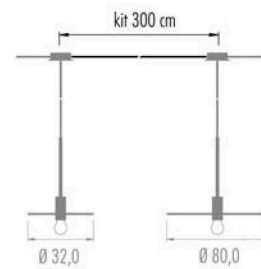

Pop Host Ø 32,0 Bi-color

Pop Host Ø 32,0 Bi-color

IP20	Ⓛ	CE	∇
220-240V	e27 7W	CRI>80	
3H32C.12L.	□	dimm. IGBT - Triac	
Led color	Nominal lm	Beam spread	
2700K	806	180°	

IP20	Ⓛ	A+B=390cm	CE	∇
220-240V	e27 7W	CRI>80		
3H32D.12L.	□	dimm. IGBT - Triac		
Led color	Nominal lm	Beam spread		
2700K	806	180°		

Wire/Cavo:
Brass - Ottone
Bulb/Lampadina:
Mirror Brass - Specchiata ottone

Kit Cable for Host composition	
1KIT.300.S	Brass - Ottone

Pop Host Ø 32,0 Mono-color

IP20	Ⓛ	CE	∇
220-240V	e27 7W	CRI>80	
3H32C.12L.06	dimm. IGBT - Triac		
Led color	Nominal lm	Beam spread	
2700K	806	180°	

IP20	Ⓛ	A+B=390cm	CE	∇
220-240V	e27 7W	CRI>80		
3H32D.12L.06	dimm. IGBT - Triac			
Led color	Nominal lm	Beam spread		
2700K	806	180°		

Kit Cable for Host composition	
1KIT.300.06	White

Canopy/Rosone:
White - Bianco

Wire/Cavo:
White - Bianco

Bulb/Lampadina:
Mirror chrome - Specchiata cromo

Pop Host T Bi-color

IP20	Ⓛ	A+B=360cm	CE	▽
220-240V		e27 7W	CRI>80	
3H32T.12L.	□	dim. IGBT - Triac		
Led color		Nominal lm	Beam spread	
2700K		806	180°	