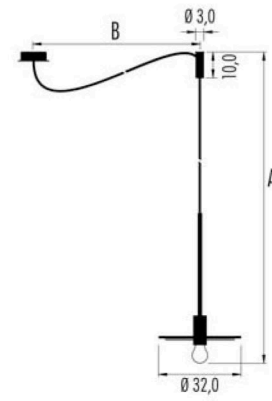

Pop Host Ø 32,0 Bi-color

Pop Host Ø 32,0 Bi-color

IP20	Ⓛ	CE	∇
220-240V	e27 7W	CRI>80	
3H32C.12L.	□	dimm. IGBT - Triac	
Led color	Nominal lm	Beam spread	
2700K	806	180°	

IP20	Ⓛ	A+B=390cm	CE	∇
220-240V	e27 7W	CRI>80		
3H32D.12L.	□	dimm. IGBT - Triac		
Led color	Nominal lm	Beam spread		
2700K	806	180°		

Wire/Cavo:
Brass - Ottone
Bulb/Lampadina:
Mirror Brass - Specchiata ottone

Kit Cable for Host composition	
1KIT.300.S	Brass - Ottone

Pop Host Ø 32,0 Mono-color

IP20	Ⓛ	CE	∇
220-240V	e27 7W	CRI>80	
3H32C.12L.06	dimm. IGBT - Triac		
Led color	Nominal lm	Beam spread	
2700K	806	180°	

IP20	Ⓛ	A+B=390cm	CE	∇
220-240V	e27 7W	CRI>80		
3H32D.12L.06	dimm. IGBT - Triac			
Led color	Nominal lm	Beam spread		
2700K	806	180°		

Kit Cable for Host composition	
1KIT.300.06	White

Canopy/Rosone:
White - Bianco

Wire/Cavo:
White - Bianco

Bulb/Lampadina:
Mirror chrome - Specchiata cromo

Pop Host T Bi-color

IP20	Ⓛ	A+B=360cm	CE	▽
220-240V		e27 7W	CRI>80	
3H32T.12L.	□	dim. IGBT - Triac		
Led color		Nominal lm	Beam spread	
2700K		806	180°	