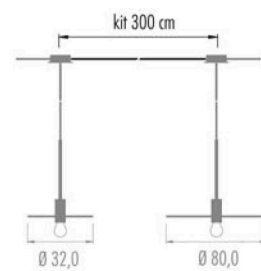

Kit Cable for Host composition	
1KIT.300.S	Brass - Ottone