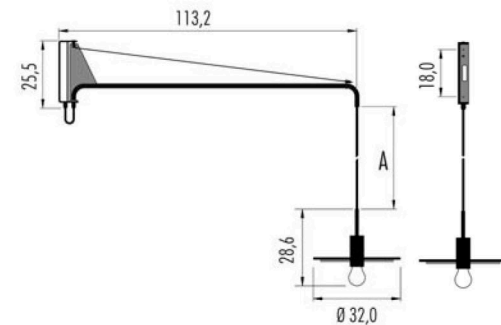

Wire/Cavo:
White - Bianco

Bulb/Lampadina:
Mirror chrome - Specchiata cromo

Pop Host T Bi-color

IP20	Ⓛ	A+B=360cm	CE	▽
220-240V		e27 7W	CRI>80	
3H32T.12L.	□	dim. IGBT - Triac		
Led color		Nominal lm	Beam spread	
2700K		806	180°	

Pop Host N Bi-color

IP20	Ⓛ	A= max. 140cm	CE	▽
220-240V		e27 7W	CRI>80	
3H32N.12L.	□	dim. IGBT - Triac		
Led color		Nominal lm	Beam spread	
2700K		806	180°	

□	Up	Down	Diffuser color - Diffusore
KS	●	●	Black/Brass - Nero/Ottone
WS	○	●	White/Brass - Bianco/Ottone
BS	●	●	Blue/Brass - Blu/Ottone
GS	●	●	Green/Brass - Verde/Ottone
PS	●	●	Rose/Brass - Rosa/Ottone
RS	●	●	Red/Brass - Rosso/Ottone

Wire/Cavo:
Brass - Ottone
Bulb/Lampadina:
Mirror Brass - Specchiata Ottone

Pop Host L Bi-color

IP20	Ⓛ	A+B=300cm	CE	▽
220-240V		e27 7W	CRI>80	
3H32L.12L.	□	dim. IGBT - Triac		
Led color		Nominal lm	Beam spread	
2700K		806	180°	

Pop Host M Bi-color

IP20	Ⓛ	A= max. 130cm	CE	▽
220-240V		e27 7W	CRI>80	
3H32M.12L.	□	dim. IGBT - Triac		
Led color		Nominal lm	Beam spread	
2700K		806	180°	

□	Up	Down	Diffuser color - Diffusore
KS	●	●	Black/Brass - Nero/Ottone
WS	●	●	White/Brass - Bianco/Ottone
BS	●	●	Blue/Brass - Blu/Ottone
GS	●	●	Green/Brass - Verde/Ottone
PS	●	●	Rose/Brass - Rosa/Ottone
RS	●	●	Red/Brass - Rosso/Ottone