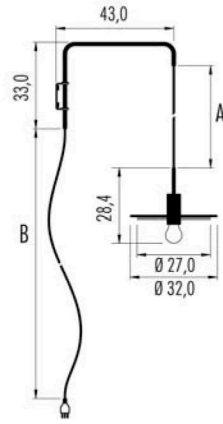

Pop Host Ø 32,0 Bi-color

Pop Host Ø 32,0 Bi-color

IP20	Ⓛ	CE	∇
220-240V	e27 7W	CRI>80	
3H32C.12L.	□	dimm. IGBT - Triac	
Led color	Nominal lm	Beam spread	
2700K	806	180°	

IP20	Ⓛ	A+B=390cm	CE	∇
220-240V	e27 7W	CRI>80		
3H32D.12L.	□	dimm. IGBT - Triac		
Led color	Nominal lm	Beam spread		
2700K	806	180°		

IP20	Ⓛ	A+B=390cm	CE	∇
220-240V	e27 7W	CRI>80		
3H32D.12L.06	dimm. IGBT - Triac			
Led color	Nominal lm	Beam spread		
2700K	806	180°		

Kit Cable for Host composition	
1KIT.300.06	White

Canopy/Rosone:
White - Bianco

Wire/Cavo:
White - Bianco

Bulb/Lampadina:
Mirror chrome - Specchiata cromo

Pop Host T Bi-color

IP20	Ⓛ	A+B=360cm	CE	▽
220-240V		e27 7W	CRI>80	
3H32T.12L.	□	dim. IGBT - Triac		
Led color		Nominal lm	Beam spread	
2700K		806	180°	

Wire/Cavo:
Brass - Ottone
Bulb/Lampadina:
Mirror Brass - Specchiata Ottone

Pop Host L Bi-color

IP20	Ⓛ	A+B=300cm	CE	▽
220-240V		e27 7W	CRI>80	
3H32L.12L.	□	dim. IGBT - Triac		
Led color		Nominal lm	Beam spread	
2700K		806	180°	