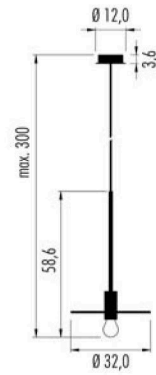

Pop Host Ø 32,0 Bi-color

Pop Host Ø 32,0 Bi-color

IP20	Ⓛ	CE	∇
220-240V	e27 7W	CRI>80	
3H32C.12L.	□	dimm. IGBT - Triac	
Led color	Nominal lm	Beam spread	
2700K	806	180°	

IP20	Ⓛ	A+B=390cm	CE	∇
220-240V	e27 7W	CRI>80		
3H32D.12L.	□	dimm. IGBT - Triac		
Led color	Nominal lm	Beam spread		
2700K	806	180°		

Wire/Cavo:
Brass - Ottone
Bulb/Lampadina:
Mirror Brass - Specchiata ottone

Kit Cable for Host composition	
1KIT.300.S	Brass - Ottone

Pop Host Ø 32,0 Mono-color

IP20	Ⓛ	CE	∇
220-240V	e27 7W	CRI>80	
3H32C.12L.06	dimm. IGBT - Triac		
Led color	Nominal lm	Beam spread	
2700K	806	180°	

IP20	Ⓛ	A+B=390cm	CE	∇
220-240V	e27 7W	CRI>80		
3H32D.12L.06	dimm. IGBT - Triac			
Led color	Nominal lm	Beam spread		
2700K	806	180°		

Kit Cable for Host composition	
1KIT.300.06	White

Canopy/Rosone:
White - Bianco

Wire/Cavo:
White - Bianco

Bulb/Lampadina:
Mirror chrome - Specchiata cromo

Pop Host T Bi-color

IP20	Ⓛ	A+B=360cm	CE	▽
220-240V		e27 7W	CRI>80	
3H32T.12L.	□	dim. IGBT - Triac		
Led color		Nominal lm	Beam spread	
2700K		806	180°	