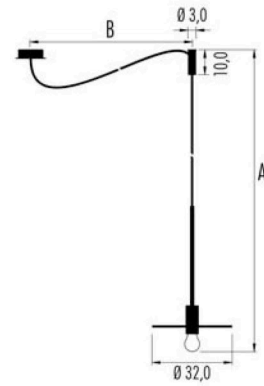

Pop Host Ø 32,0 Bi-color

Pop Host Ø 32,0 Bi-color

IP20	Ⓛ	CE	∇
220-240V	e27 7W	CRI>80	
3H32C.12L.	□	dimm. IGBT - Triac	
Led color	Nominal lm	Beam spread	
2700K	806	180°	

IP20	Ⓛ	A+B=390cm	CE	∇
220-240V	e27 7W	CRI>80		
3H32D.12L.	□	dimm. IGBT - Triac		
Led color	Nominal lm	Beam spread		
2700K	806	180°		

Wire/Cavo:
Brass - Ottone
Bulb/Lampadina:
Mirror Brass - Specchiata ottone

Kit Cable for Host composition	
1KIT.300.S	Brass - Ottone

Pop Host Ø 32,0 Mono-color

IP20	Ⓛ	CE	∇
220-240V	e27 7W	CRI>80	
3H32C.12L.06	dimm. IGBT - Triac		
Led color	Nominal lm	Beam spread	
2700K	806	180°	

IP20	Ⓛ	A+B=390cm	CE	∇
220-240V	e27 7W	CRI>80		
3H32D.12L.06	dimm. IGBT - Triac			
Led color	Nominal lm	Beam spread		
2700K	806	180°		

Kit Cable for Host composition	
1KIT.300.06	White

Canopy/Rosone:
White - Bianco

Wire/Cavo:
White - Bianco

Bulb/Lampadina:
Mirror chrome - Specchiata cromo

Pop Host T Bi-color

IP20	Ⓛ	A+B=360cm	CE	▽
220-240V		e27 7W	CRI>80	
3H32T.12L.	□	dim. IGBT - Triac		
Led color		Nominal lm	Beam spread	
2700K		806	180°	